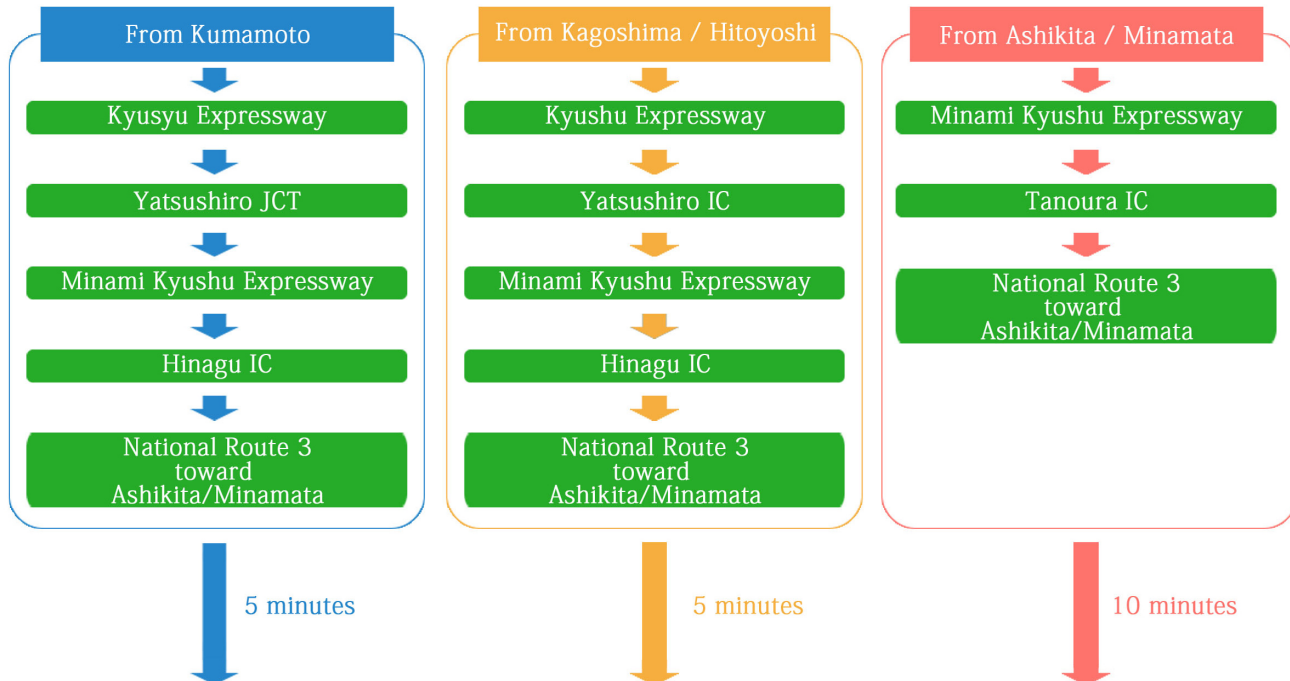

Yatsusiro Golf Club